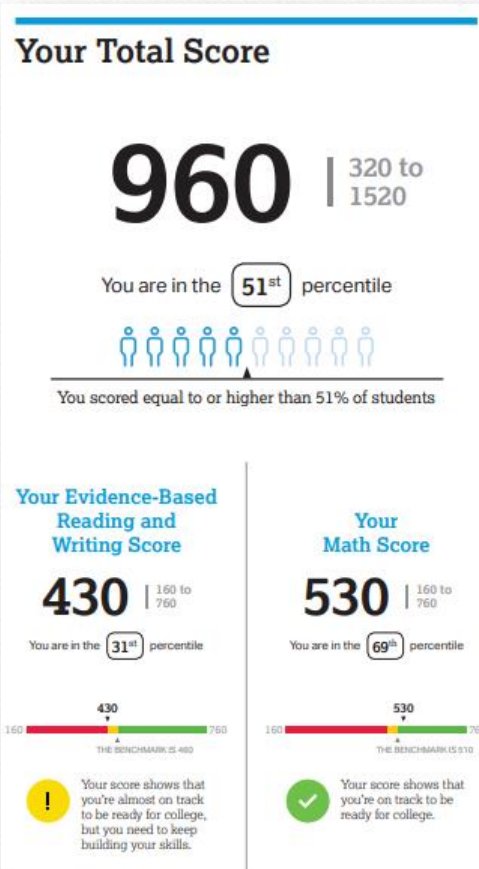

PSAT Score Report – Page 2

your psat results can **help with planning**

- Identifying fundamental skill gaps
- Measuring your ACT and SAT readiness
- Preparing for National Merit consideration