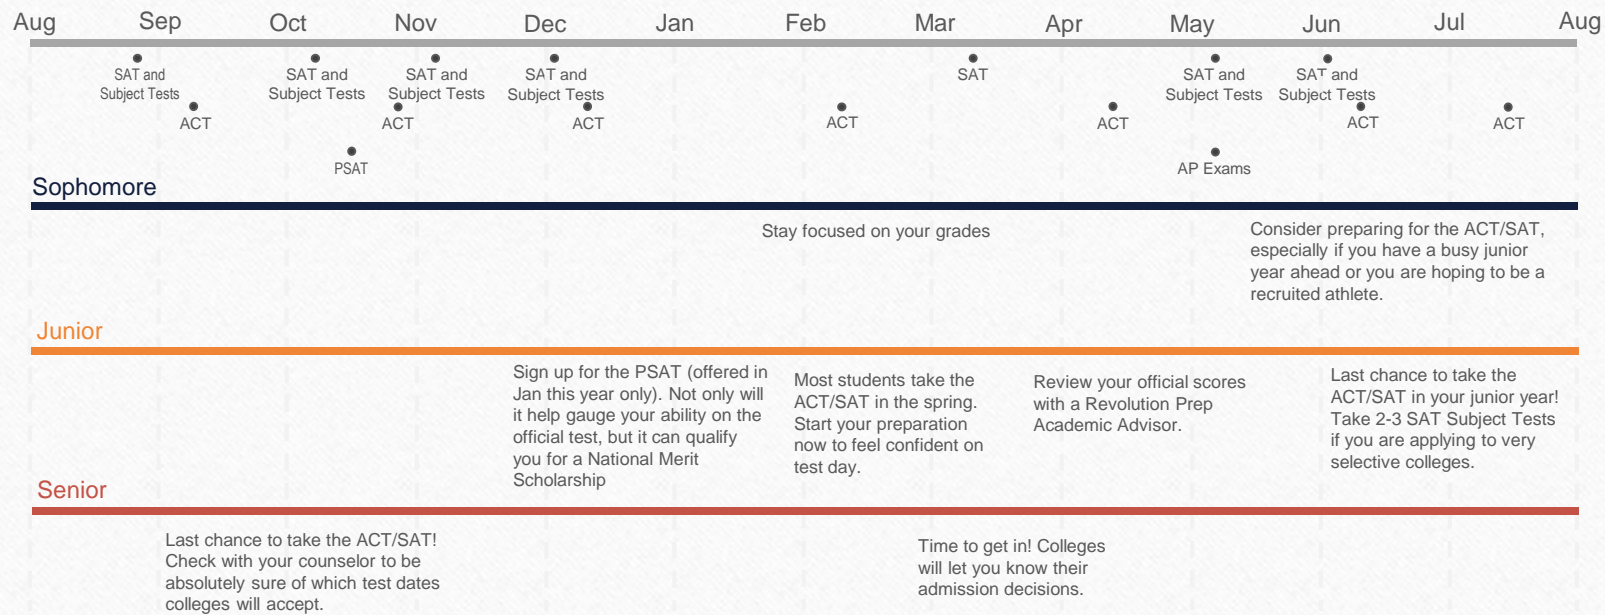

Stay ahead of The testing timeline